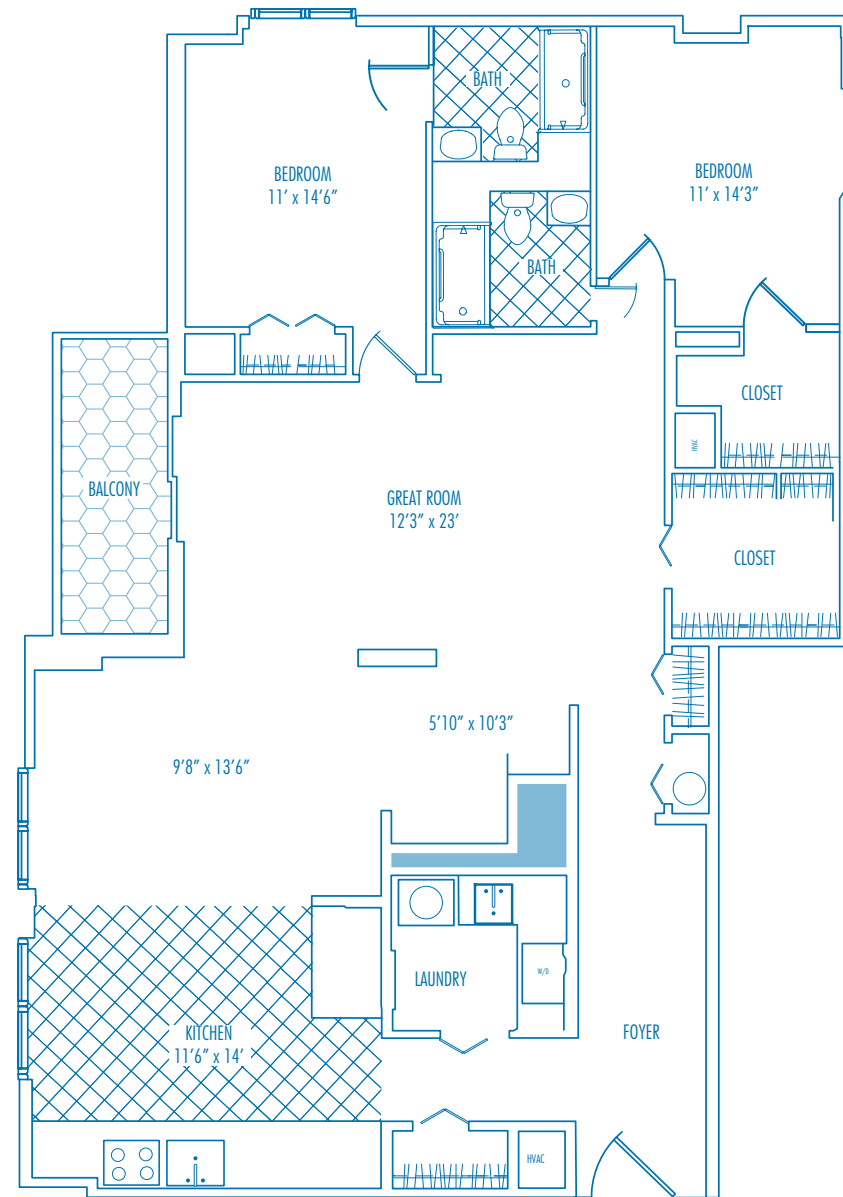

# THE BUCKINGHAM

Two Bedroom, Two Bath  
1620 sq. ft.

1/8" scale  
Sizes are approximate