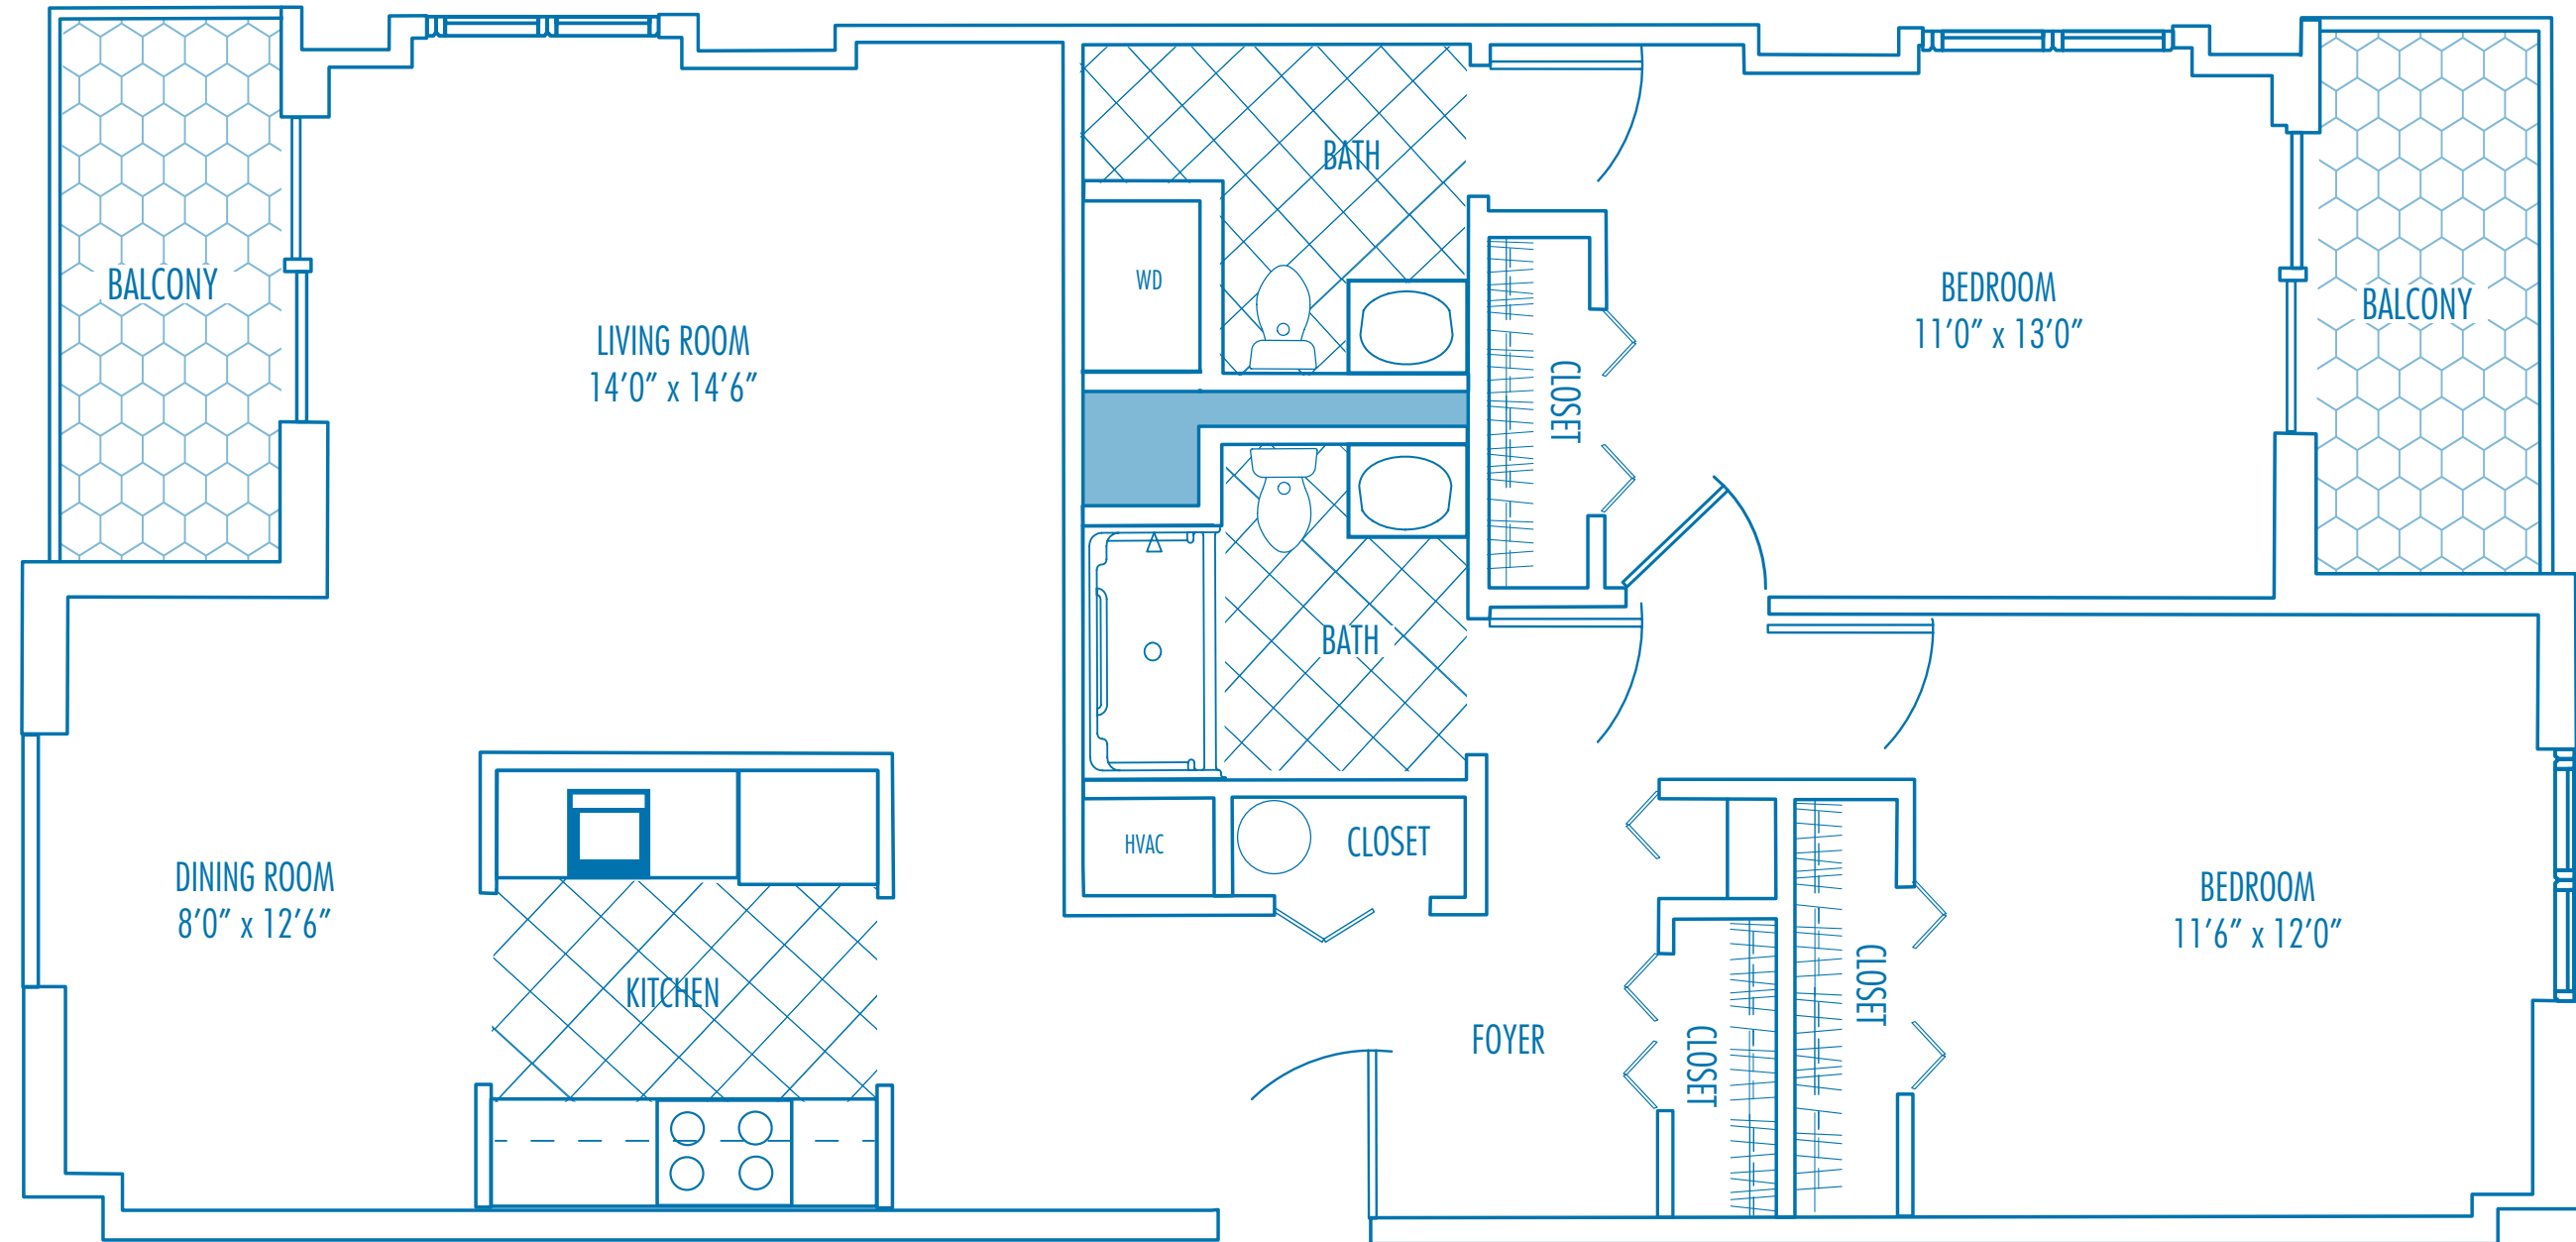

THE CORONET

Two Bedroom, 1½ Bath
1000 sq. ft.

1/4" scale
Sizes are approximate