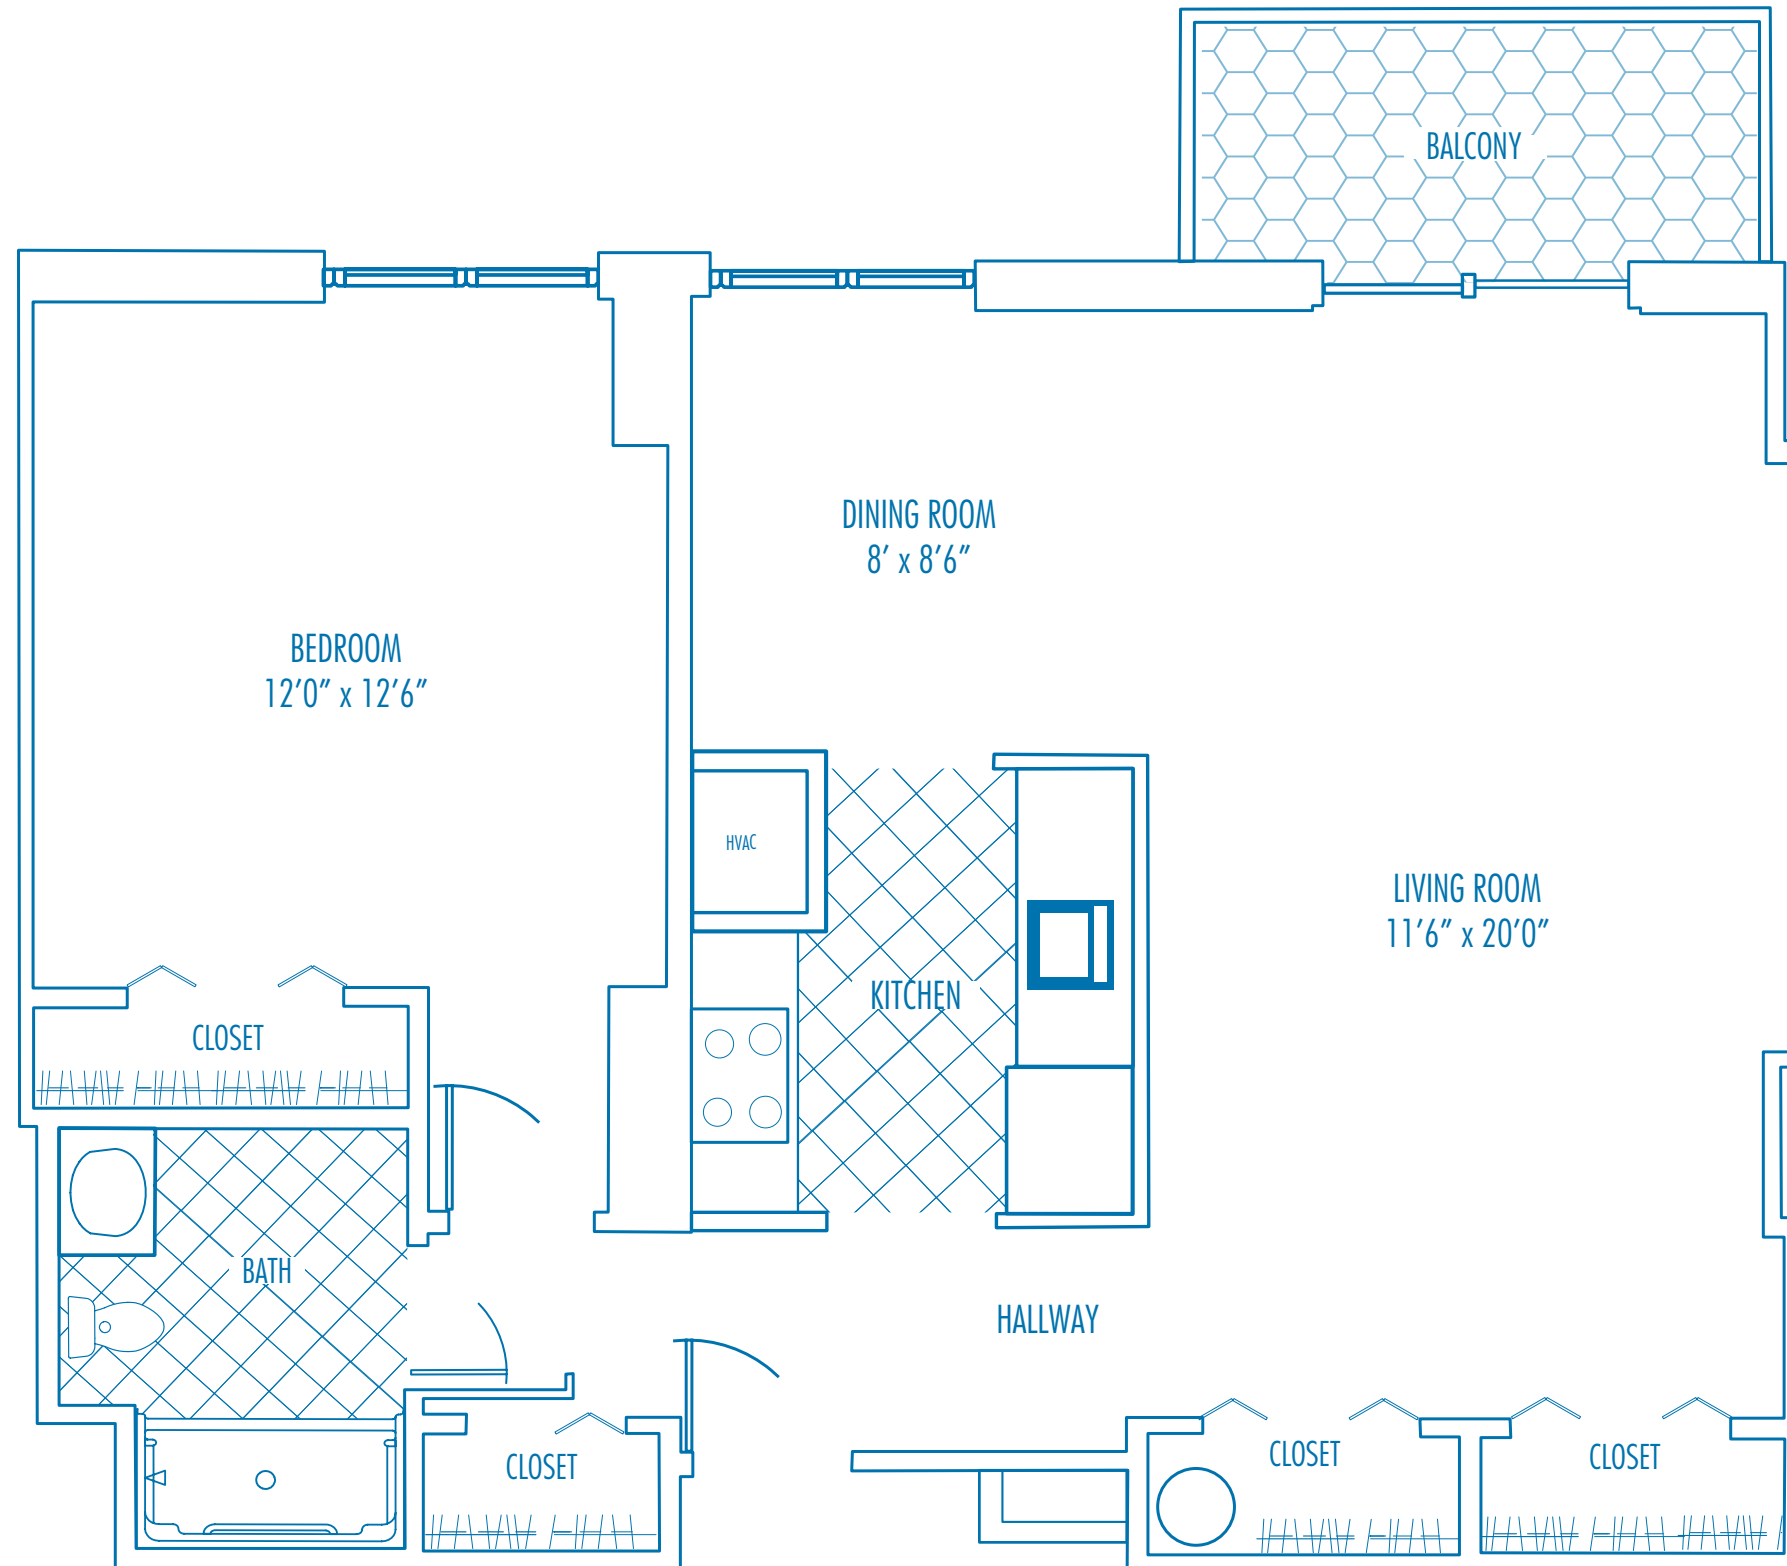

THE EXECUTIVE

One Bedroom Deluxe
756 sq. ft.

1/4" scale
Sizes are approximate