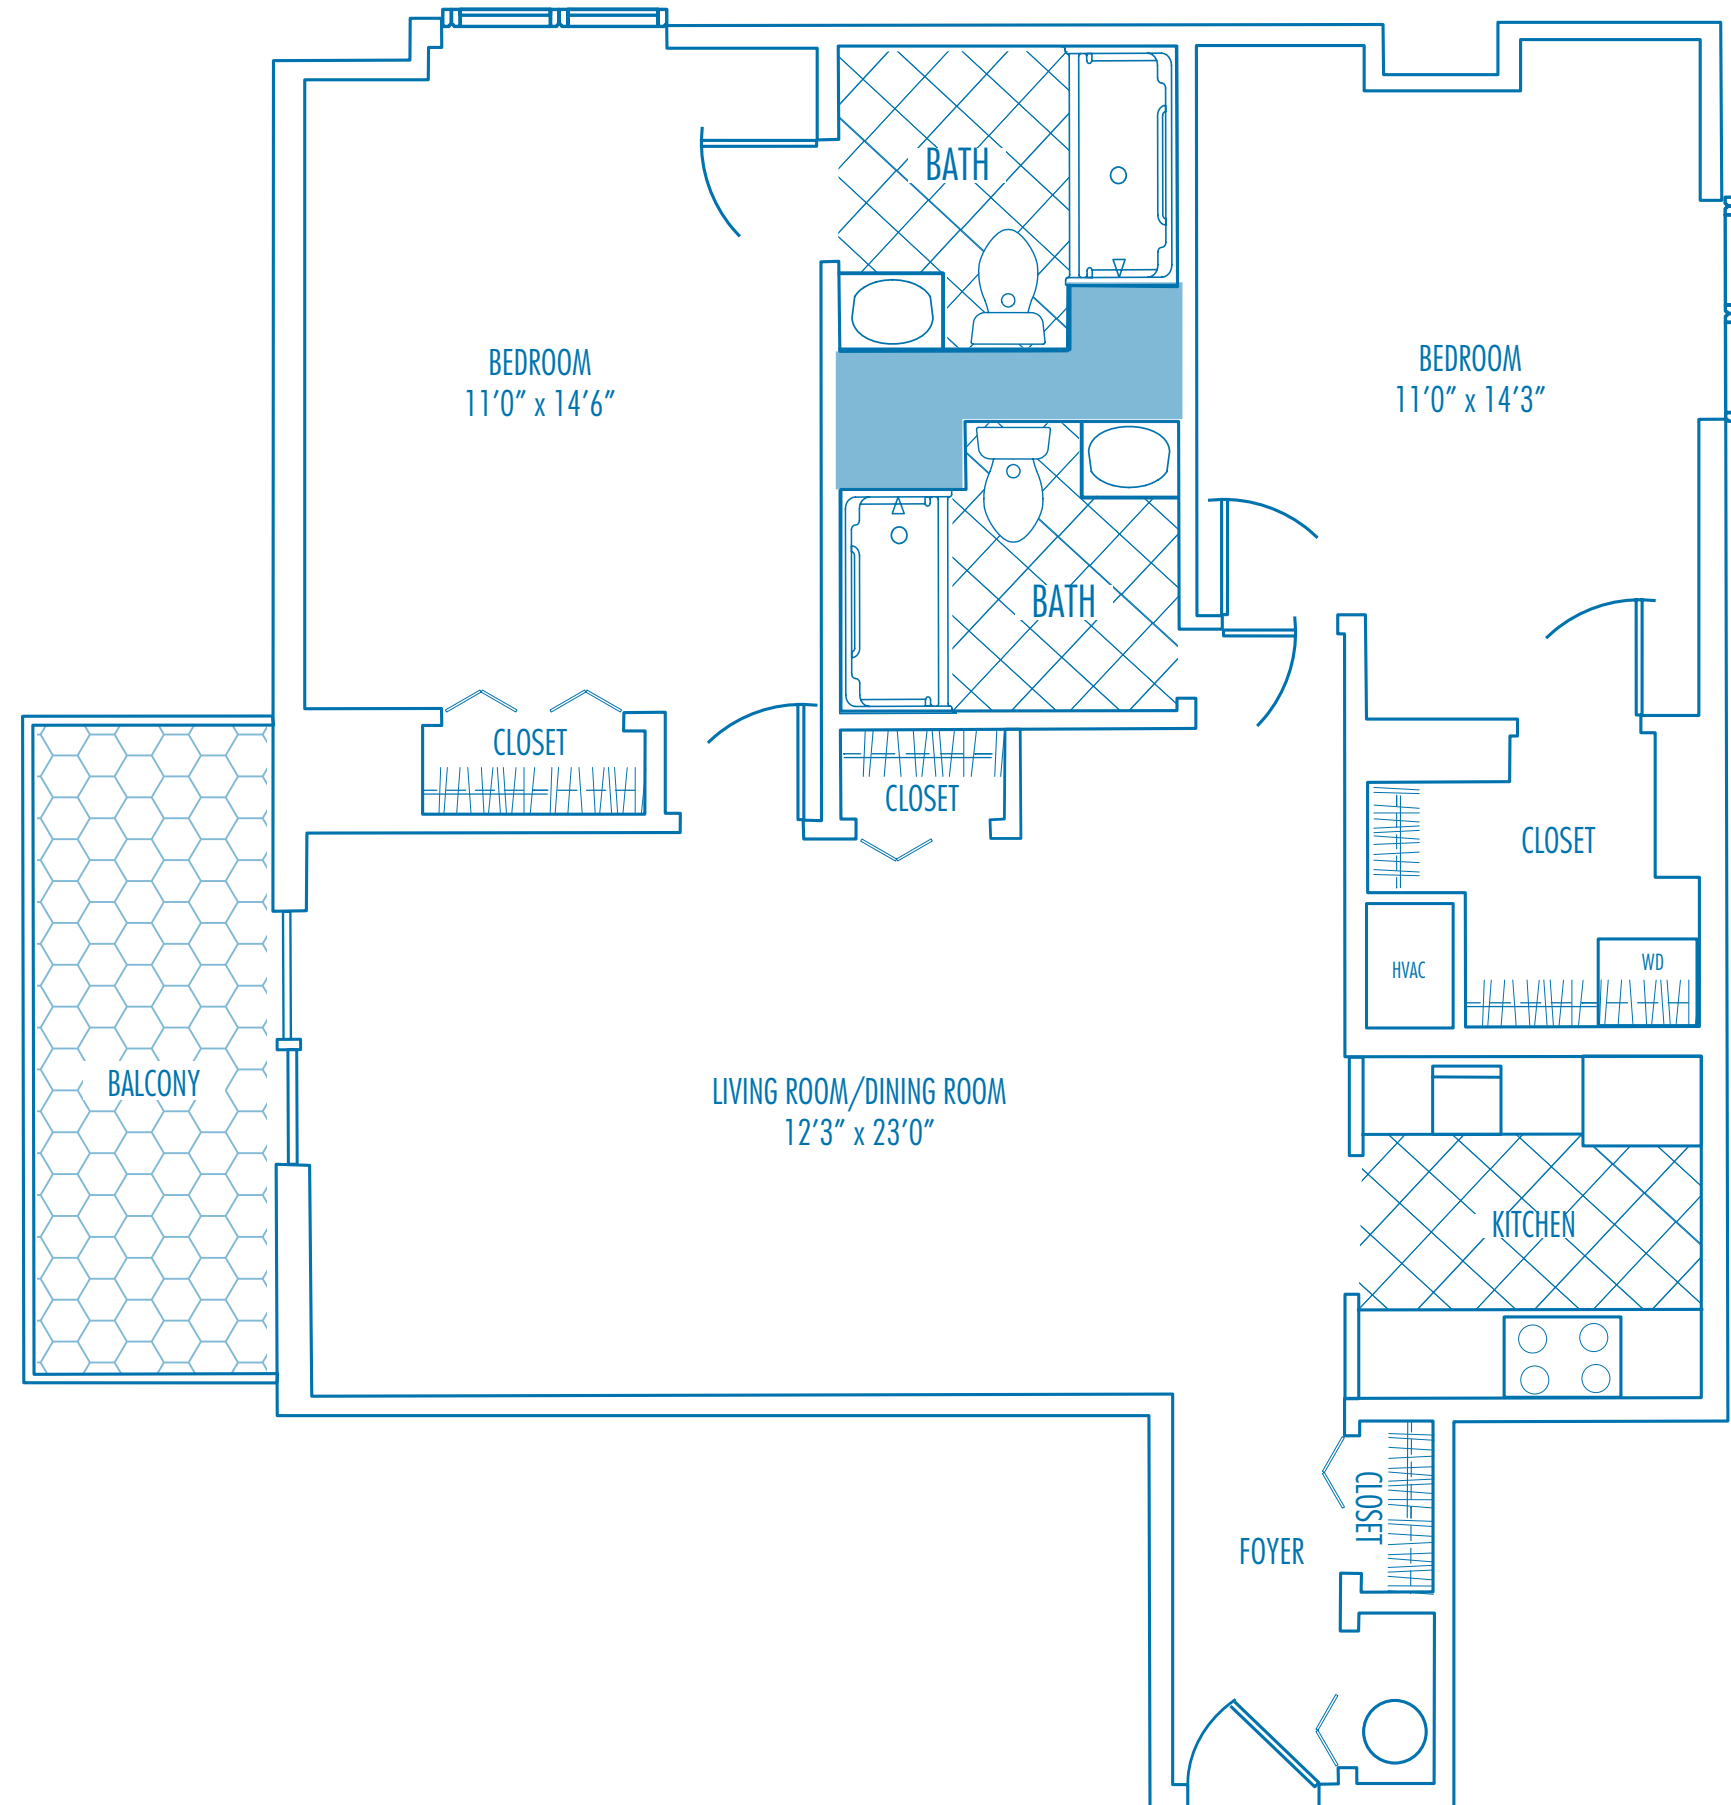

THE REGENCY

Two Bedroom, Two Bath
1002 sq. ft.

1/4" scale
Sizes are approximate