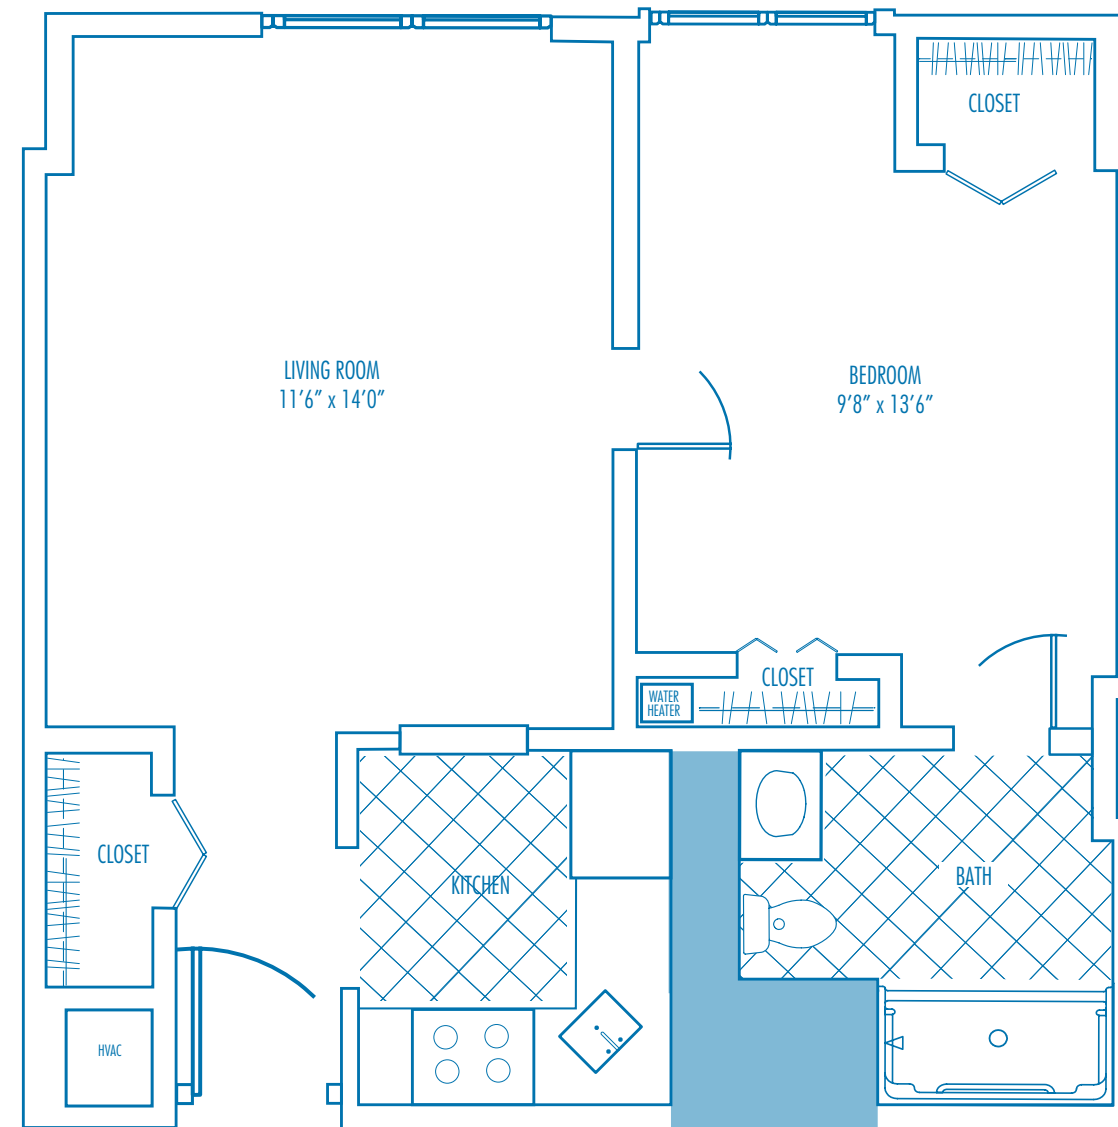

THE SENATOR

One Bedroom, One Bath

560 sq. ft.

1/4" scale
Sizes are approximate