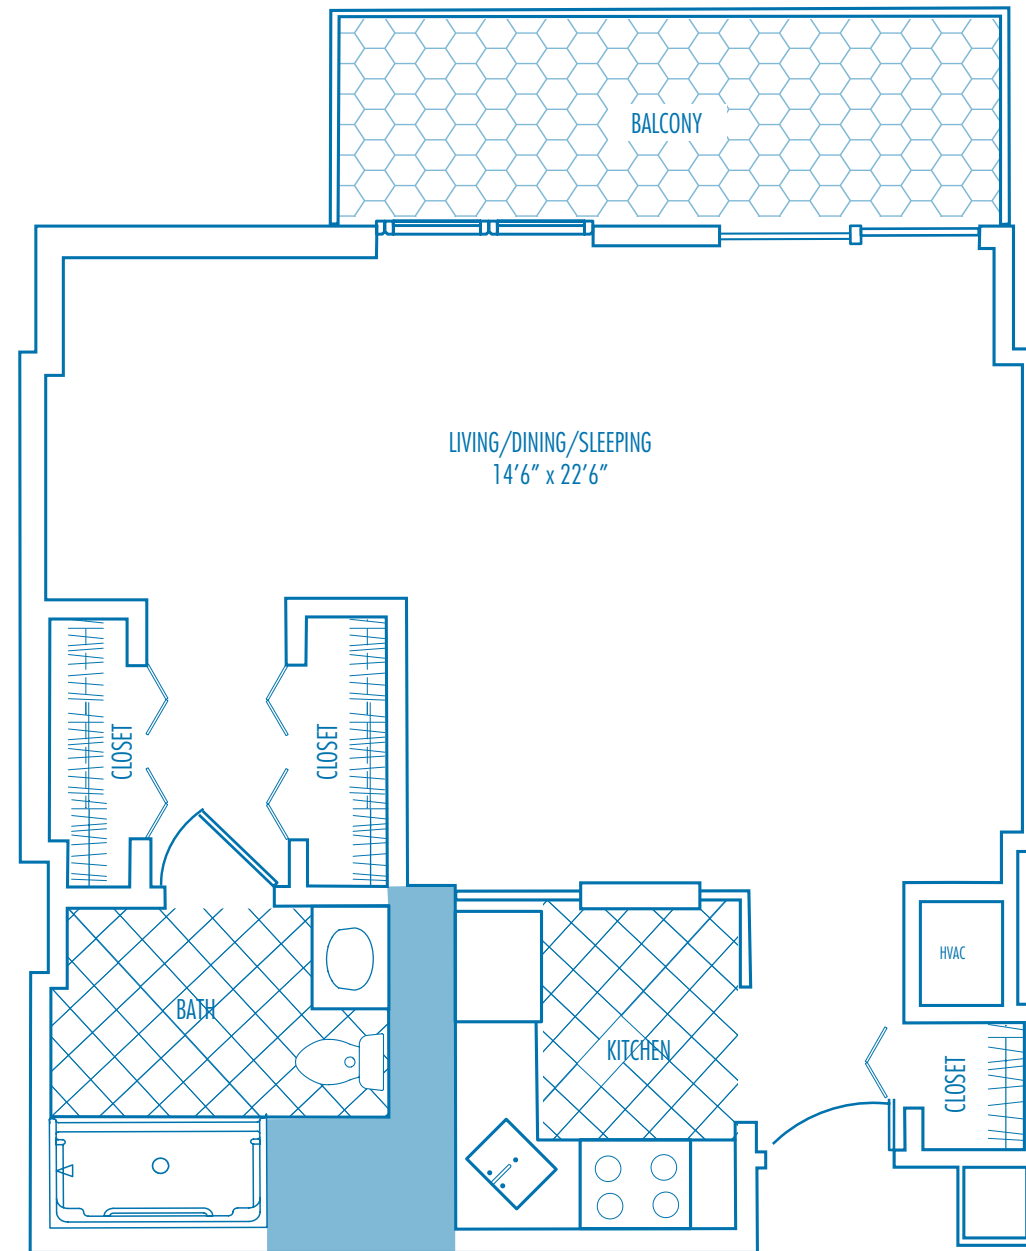

# THE SOMERSET

Studio  
560 sq. ft.

1/4" scale  
Sizes are approximate