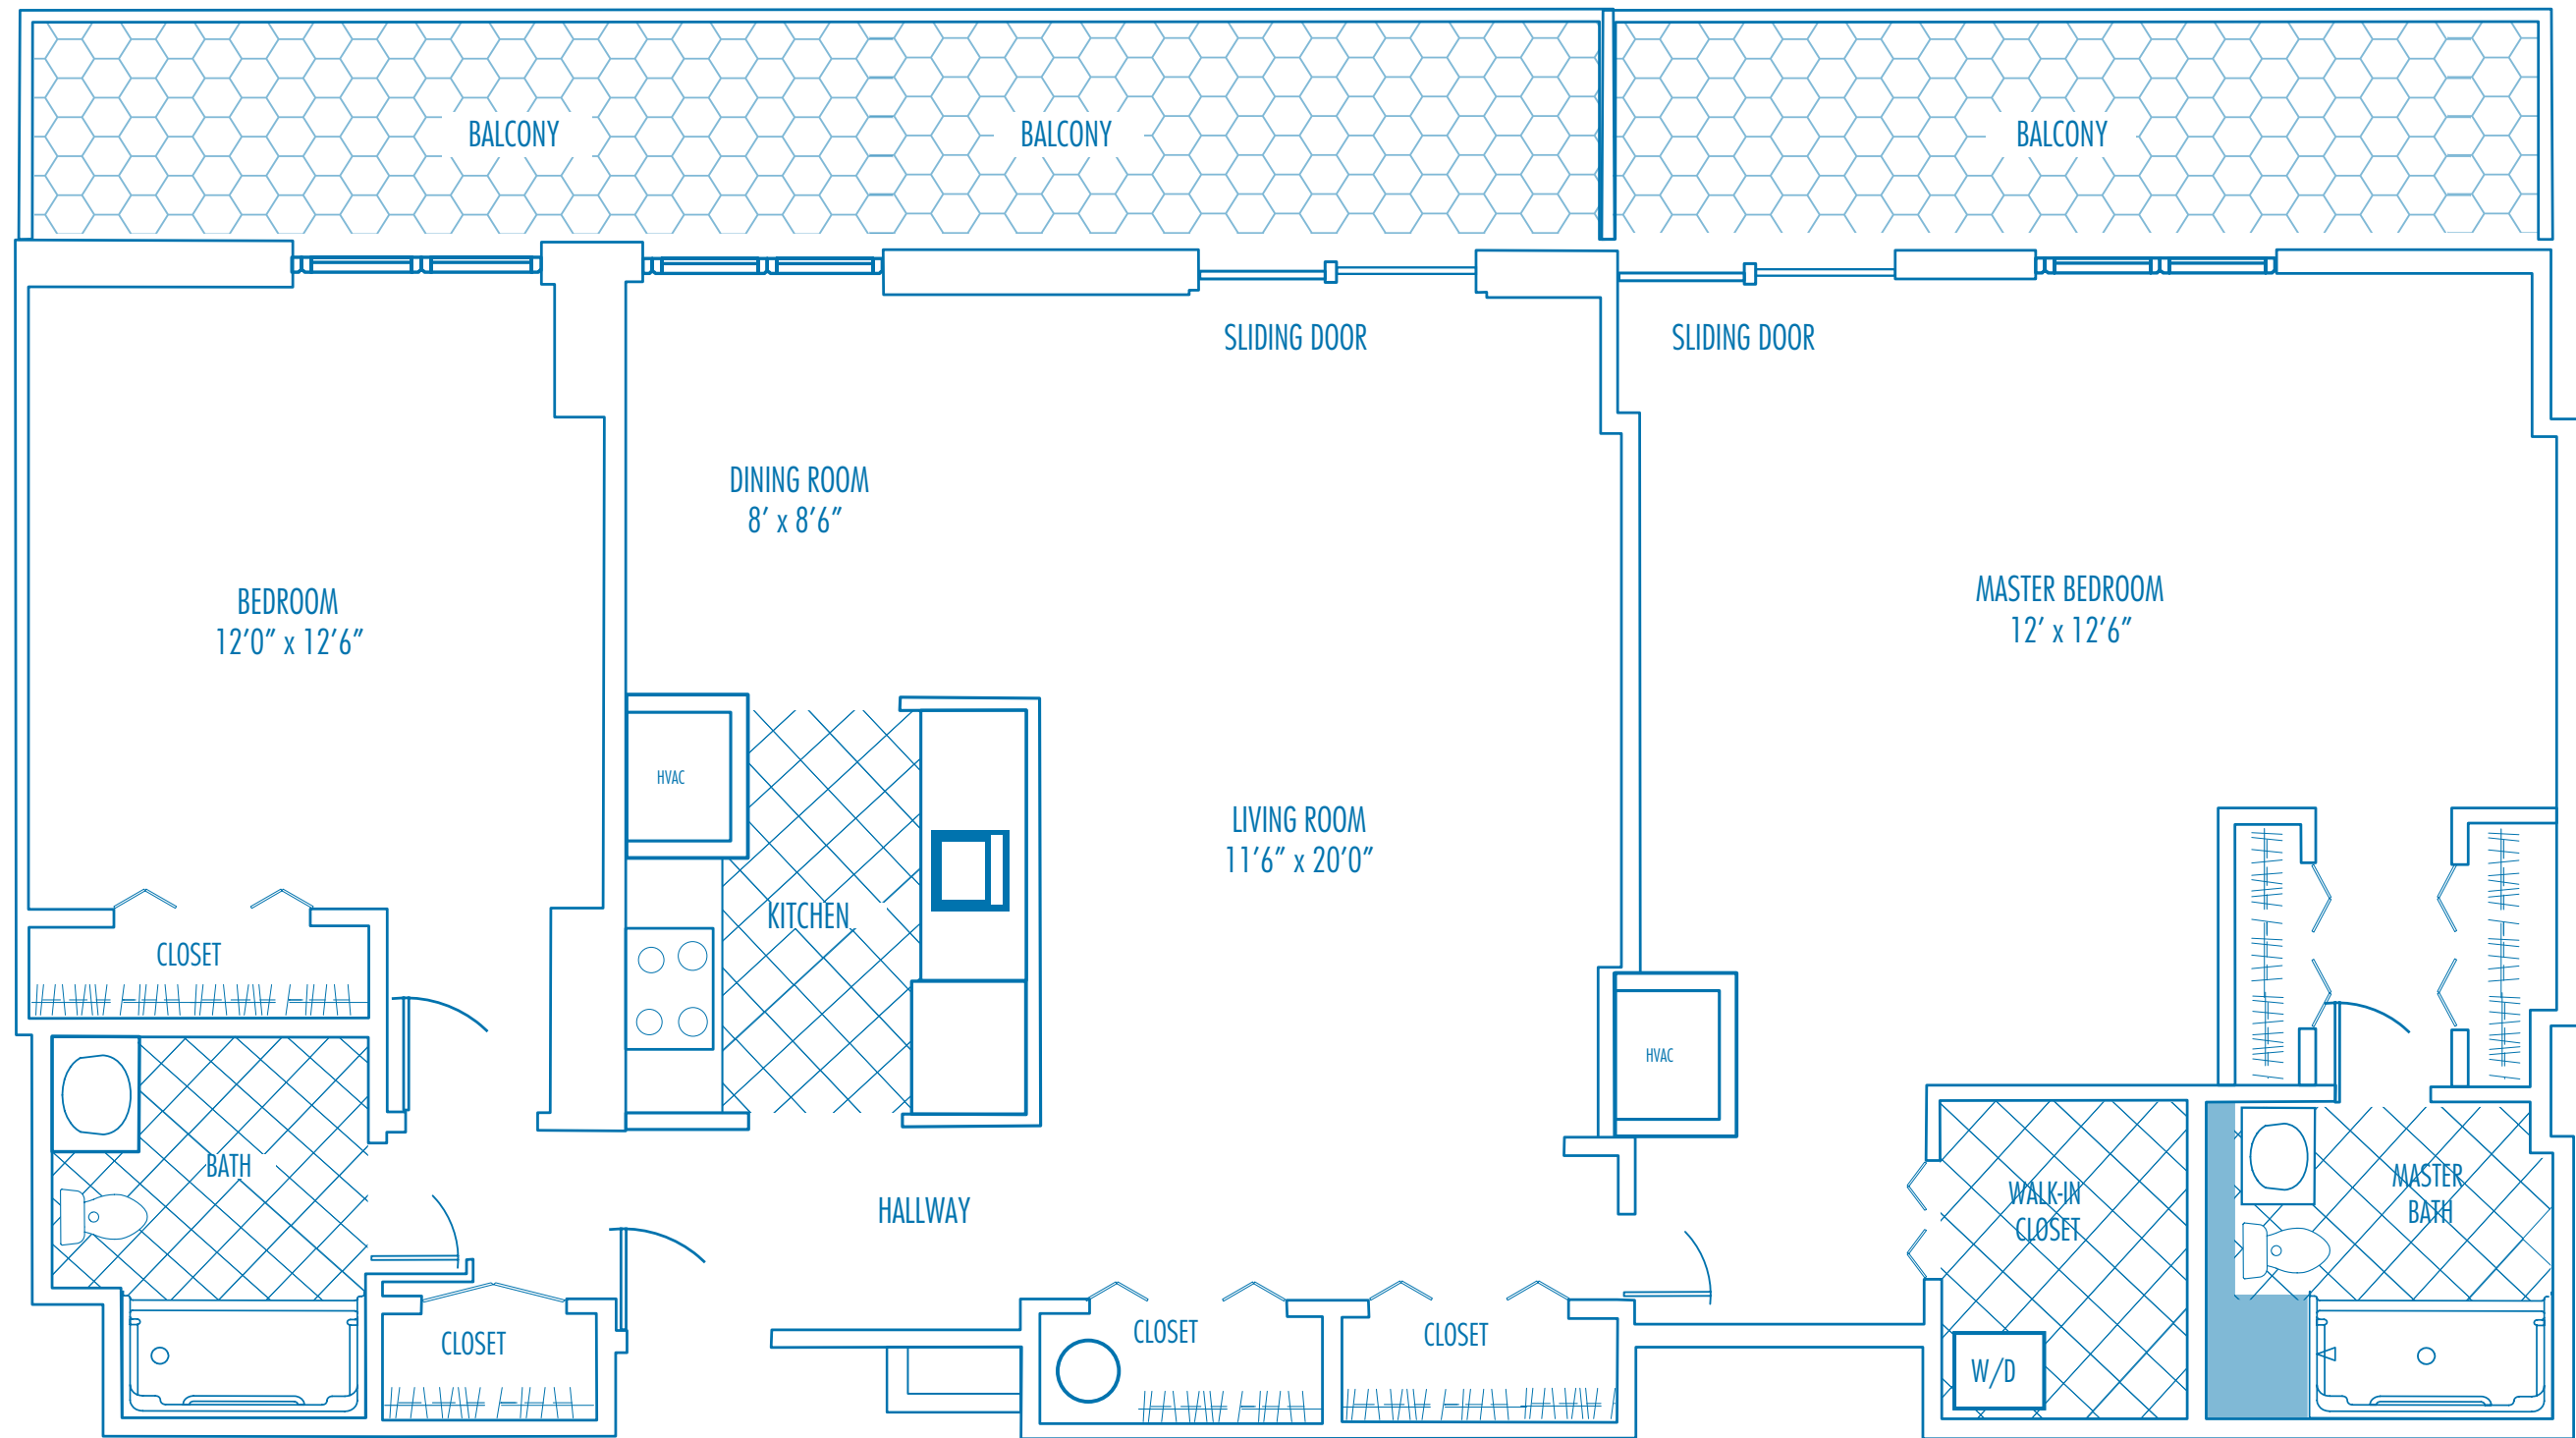

THE SUSSEX

Two Bedroom, Two Bath

1316 sq. ft.

1/4" scale
Sizes are approximate