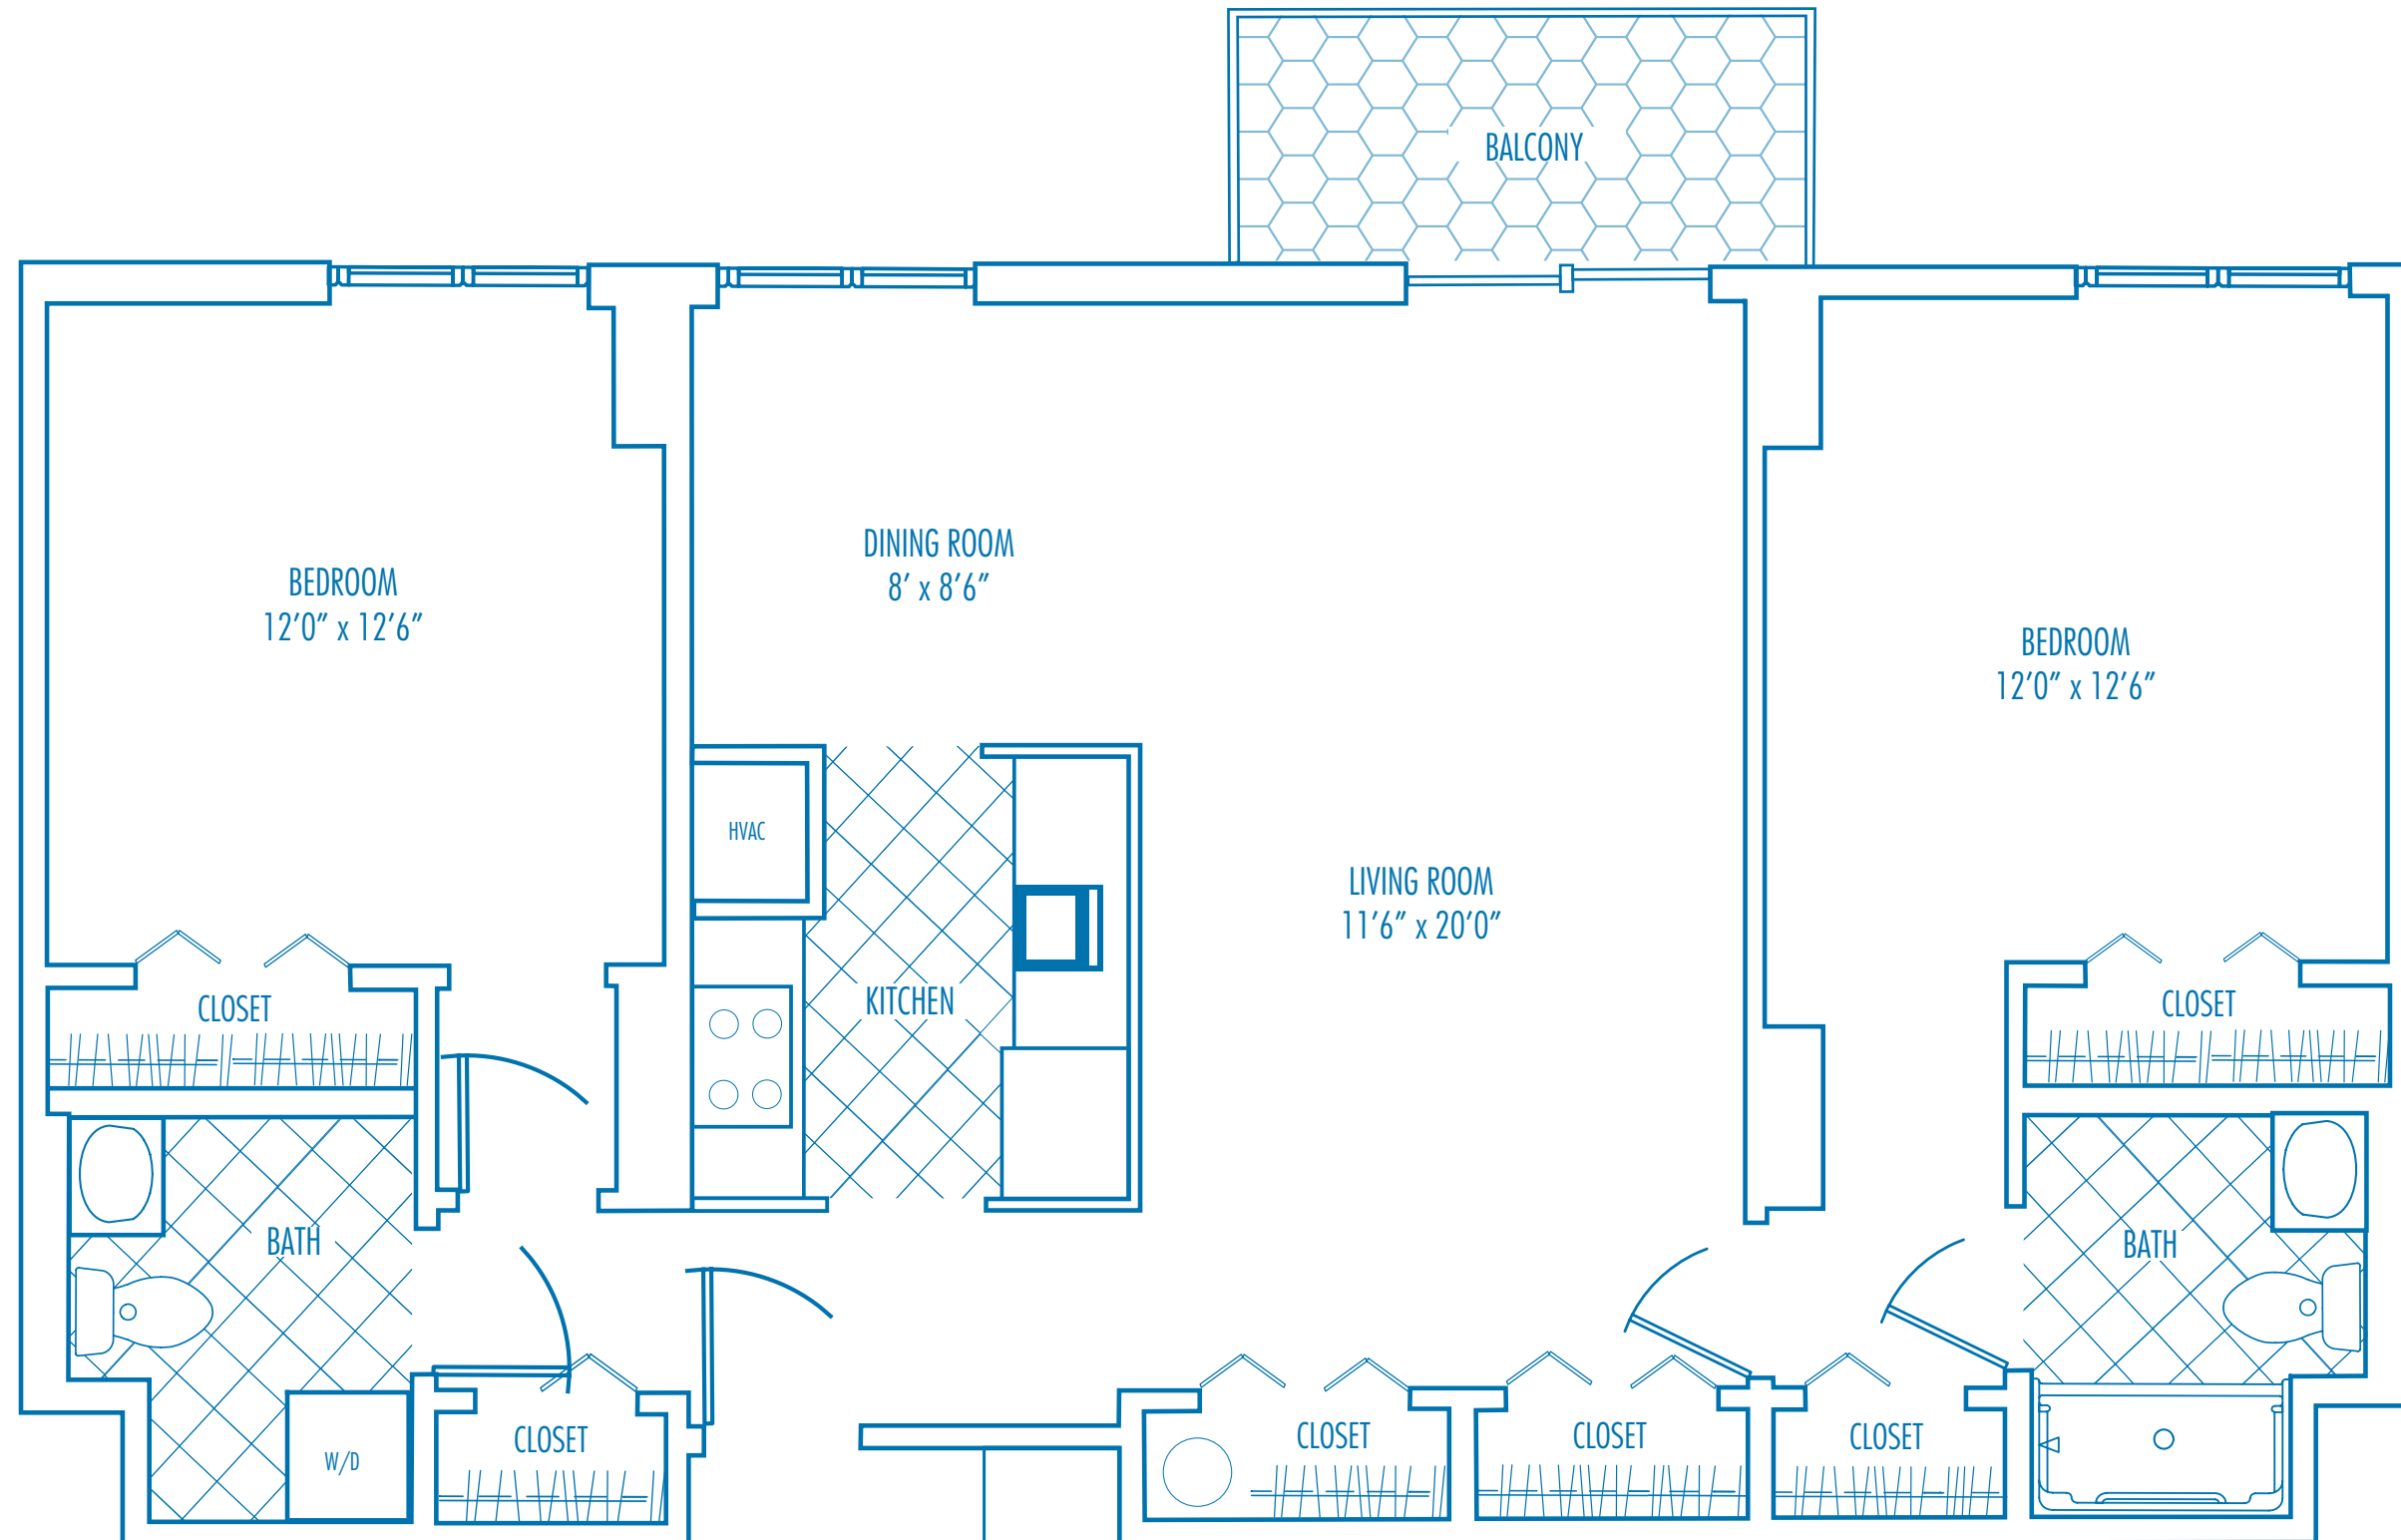

THE WINDSOR

Two Bedroom, 1½ Bath
1032 sq. ft.

1/4" scale
Sizes are approximate